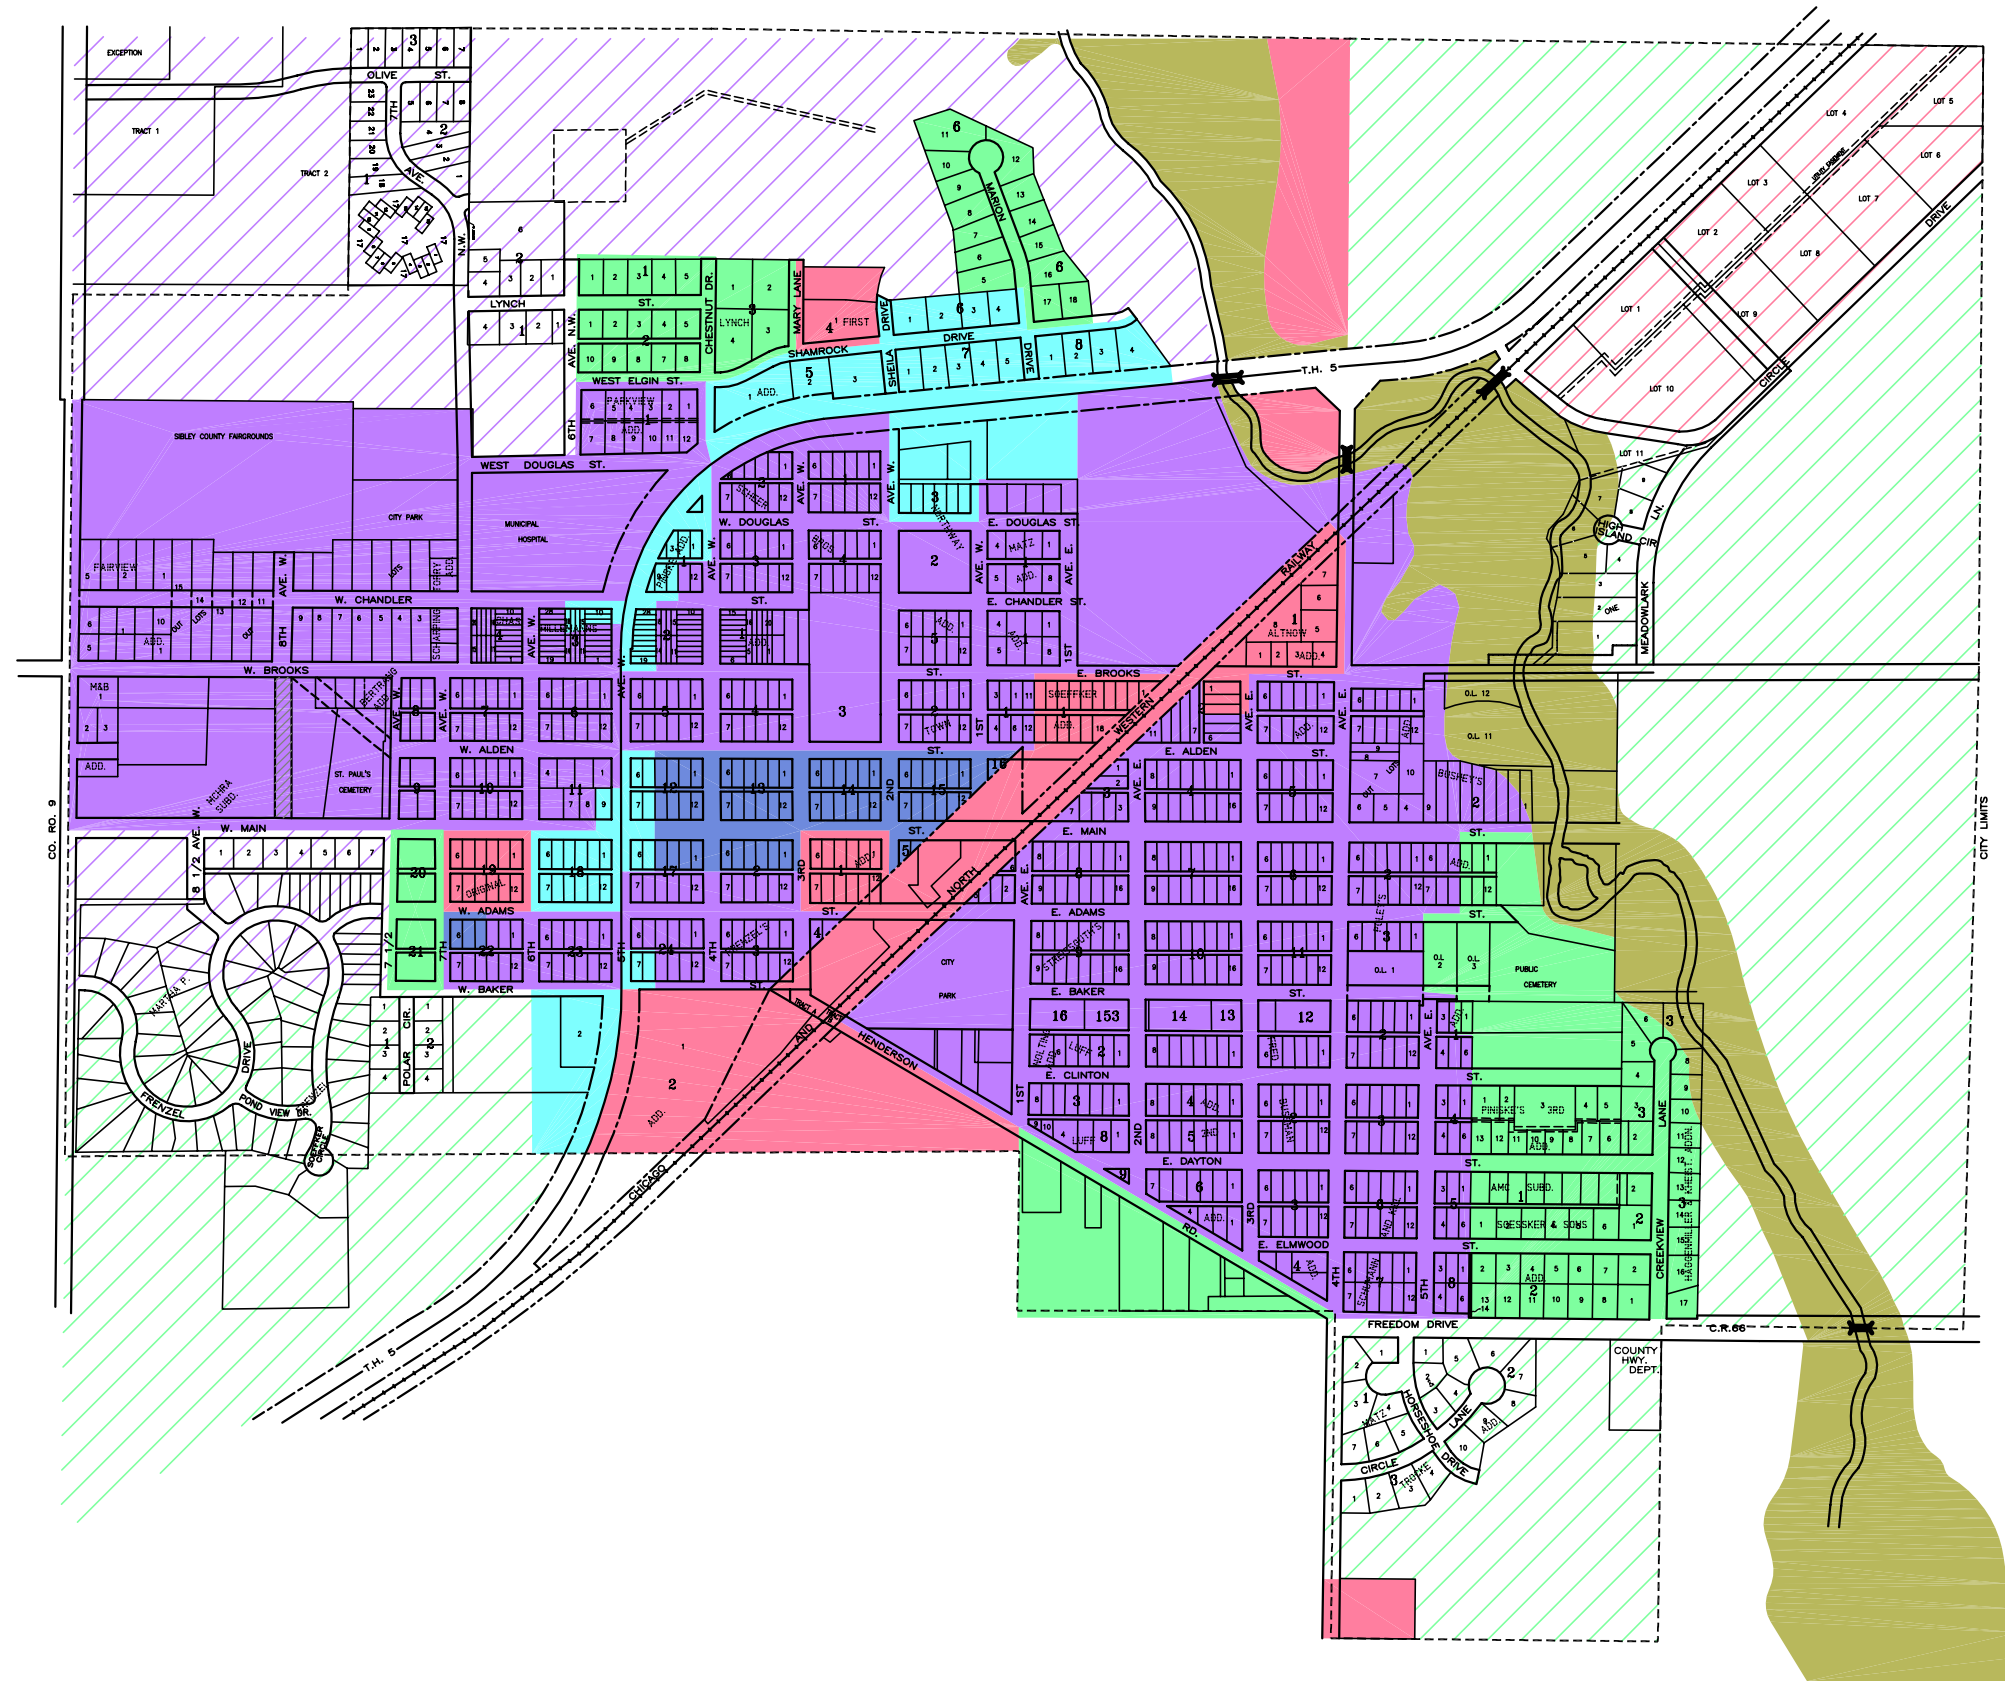

CITY OF ARLINGTON

SIBLEY COUNTY, MINNESOTA

**ZONING
MAP**
JUNE 2006

ZONING

- FP - FLOOD PLAIN
- R1 - SINGLE FAMILY
- R1/AG - SINGLE FAMILY /AGRICULTURE
- R2 - MULTIPLE FAMILY
- R2/AG - MULTIPLE FAMILY /AGRICULTURE
- B1 - SERVICE BUSINESS
- B2 - CENTRAL BUSINESS
- I1 - LIMITED INDUSTRY
- I1/AG - LIMITED INDUSTRY /AGRICULTURE
- I2 - GENERAL INDUSTRY